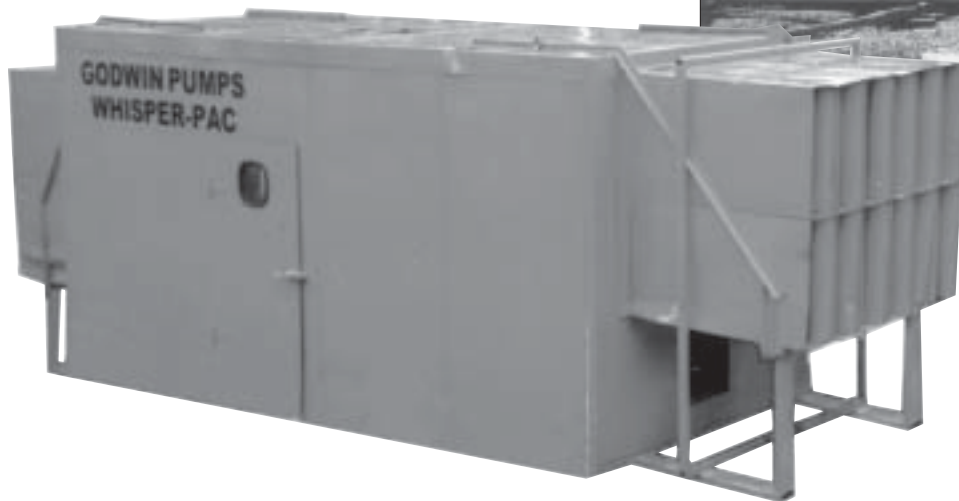

# Whisper-Pac Dri-Prime®

Two 12" x 10" (300mm x 250mm) high lift pumps and two 8" (200mm) high volume pumps providing water supply.

The Whisper-Pac enclosure for Dri-Prime pumps minimizes and reduces sound generated by diesel driven units and is offered for applications where noise levels are a priority. Typically, the Whisper-Pac enclosure can reduce operating noise to as low as 63 dBA at 30 feet (9M). These freestanding enclosures consist of a structural steel frame with 4" thick panels faced with 18 gauge sheet metal (exterior) and 22 gauge perforated, galvanized sheet metal. Panels are filled with 4 lb. (1.8 kg.) density sound absorption material.

## Features

- Reduces operating noise to as low as 63 dBA at 30 feet (9M).
- Freestanding enclosure protects against vandalism and weather.
- Includes a full size (36" x 78" / .9M x 2M) door for service access.
- Sound attenuated air inlet and outlet ports provide airflow to the engine for cooling and combustion.
- Convenient openings for suction and discharge piping enable easy connection.
- Single point lifting eye allows the entire enclosure to be easily positioned over the pump.
- Available in two sizes (Large and Small).

Top View

Side View

CD225M 8" (200mm) Dri-Prime Pump in Whisper-Pac Enclosure

godwin  
pumps