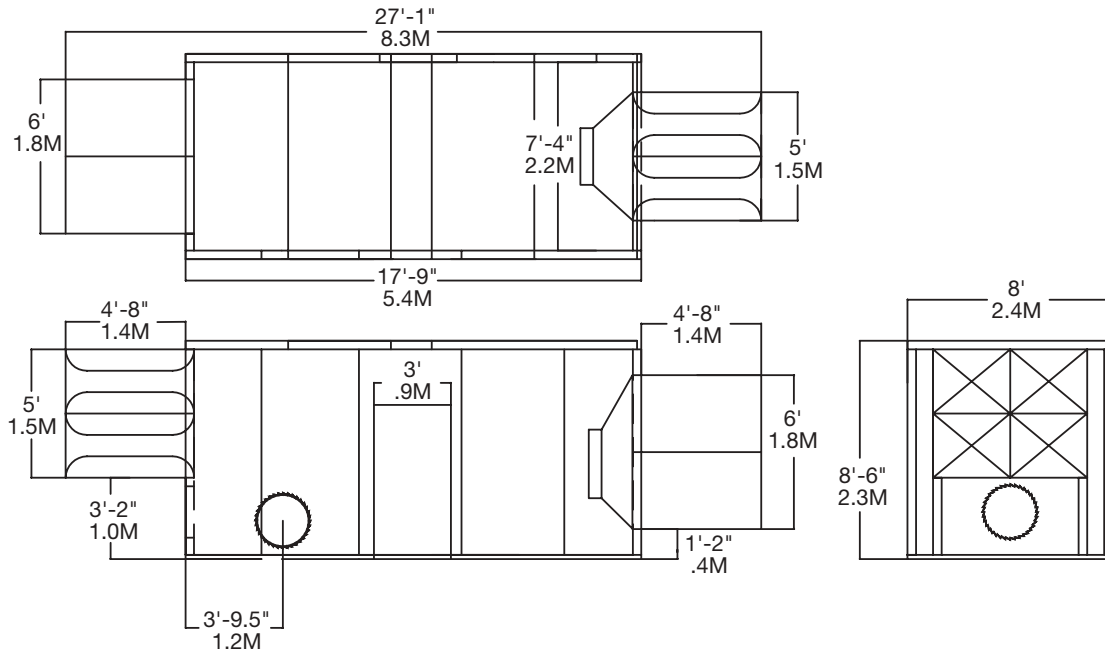

Large Size Whisper-Pac Dimensional Drawing*

* Due to size of enclosure, unit requires hauling on a low bed trailer.

HOME OFFICES: One Floodgate Road, Bridgeport, NJ 08014, USA • (856) 467-3636 • Fax: (856) 467-4841
Quenington, Cirencester, Glos. GL7 5BX, UK • Tel: +44 (0)1285-750271 • Fax: +44 (0)1285-750352
E-mail: sales@godwinpumps.com • www.godwinpumps.com

LOCATIONS: Connecticut • Pennsylvania • New York • Ohio • Illinois • Maryland
Virginia • West Virginia • Georgia • South Carolina • North Carolina
Florida • Texas • Montana • California • Washington

godwin
pumps