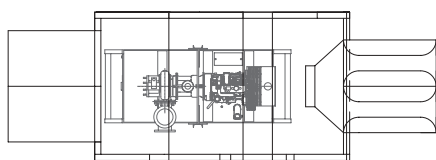

Top View

CD225M 8" (200mm) Dri-Prime Pump in Whisper-Pac Enclosure