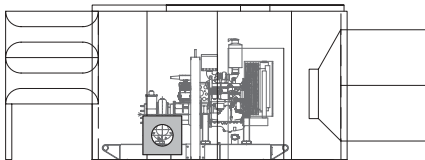

# Whisper-Pac Dri-Prime®

Two 12" x 10" (300mm x 250mm) high lift pumps and two 8" (200mm) high volume pumps providing water supply.

The Whisper-Pac enclosure for Dri-Prime pumps minimizes and reduces sound generated by diesel driven units and is offered for applications where noise levels are a priority. Typically, the Whisper-Pac enclosure can reduce operating noise to as low as 63 dBA at 30 feet (9M). These freestanding enclosures consist of a structural steel frame with 4" thick panels faced with 18 gauge sheet metal (exterior) and 22 gauge perforated, galvanized sheet metal. Panels are filled with 4 lb. (1.8 kg.) density sound absorption material.

## Features

- Reduces operating noise to as low as 63 dBA at 30 feet (9M).
- Freestanding enclosure protects against vandalism and weather.
- Includes a full size (36" x 78" / .9M x 2M) door for service access.
- Sound attenuated air inlet and outlet ports provide airflow to the engine for cooling and combustion.
- Convenient openings for suction and discharge piping enable easy connection.
- Single point lifting eye allows the entire enclosure to be easily positioned over the pump.
- Available in two sizes (Large and Small).

Top View

Side View

CD225M 8" (200mm) Dri-Prime Pump in Whisper-Pac Enclosure

godwin  
pumps