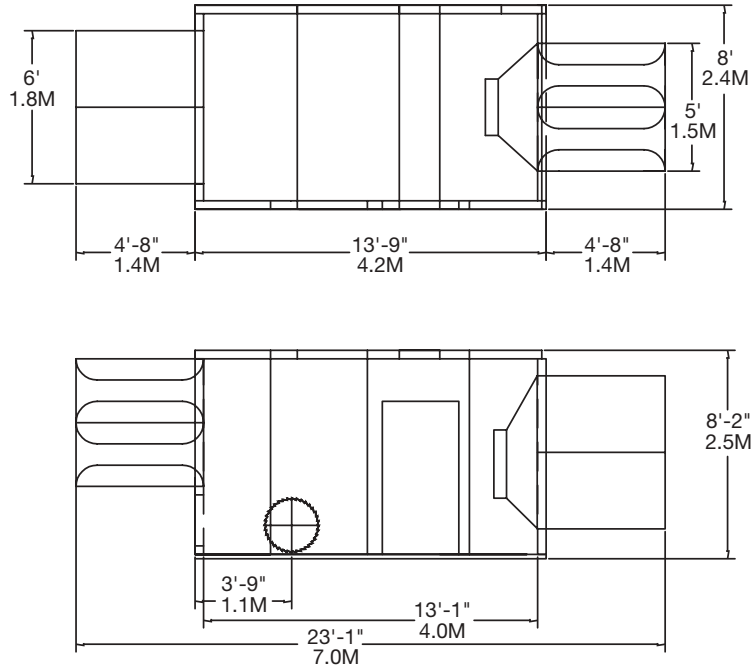

# Whisper-Pac Dri-Prime®

Two 12" x 10" (300mm x 250mm) high lift pumps and two 8" (200mm) high volume pumps providing water supply.

The Whisper-Pac enclosure for Dri-Prime pumps minimizes and reduces sound generated by diesel driven units and is offered for applications where noise levels are a priority. Typically, the Whisper-Pac enclosure can reduce operating noise to as low as 63 dBA at 30 feet (9M). These freestanding enclosures consist of a structural steel frame with 4" thick panels faced with 18 gauge sheet metal (exterior) and 22 gauge perforated, galvanized sheet metal. Panels are filled with 4 lb. (1.8 kg.) density sound absorption material.

## Features

- Reduces operating noise to as low as 63 dBA at 30 feet (9M).
- Freestanding enclosure protects against vandalism and weather.
- Includes a full size (36" x 78" / .9M x 2M) door for service access.
- Sound attenuated air inlet and outlet ports provide airflow to the engine for cooling and combustion.
- Convenient openings for suction and discharge piping enable easy connection.
- Single point lifting eye allows the entire enclosure to be easily positioned over the pump.
- Available in two sizes (Large and Small).

## Small Size Whisper-Pac Dimensional Drawing\*

\* Due to size of enclosure, unit requires hauling on a low bed trailer.